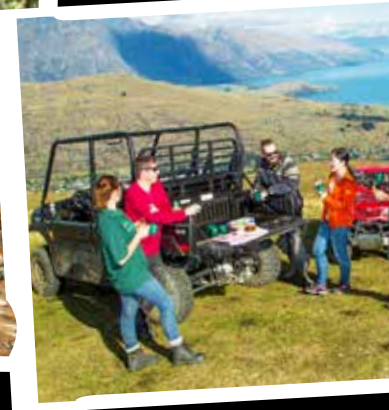

## THE RIDE WITH THE VIEW!

Let us take you on **THE** scenic adventure ride. Venture high above Queenstown in our "Mule" - a purpose built and powerful UTV that gives you unobstructed views.

Capture all 360° of Queenstown from our exclusively accessed high country sheep station, with more than 25kms of varied trails to play on. Go off-road and explore the terrain with your expert driver guide & soak up the commentary.

### INCLUDES:

- Pickup from our shop in Queenstown (or certain accommodation) at 10:00am, 1:30pm or 4:00pm
- Allow 2.25 hours return, including 1.25 hours touring.
- Plenty of stops and amazing photo opportunities.
- A bottle of water & homemade cookie.